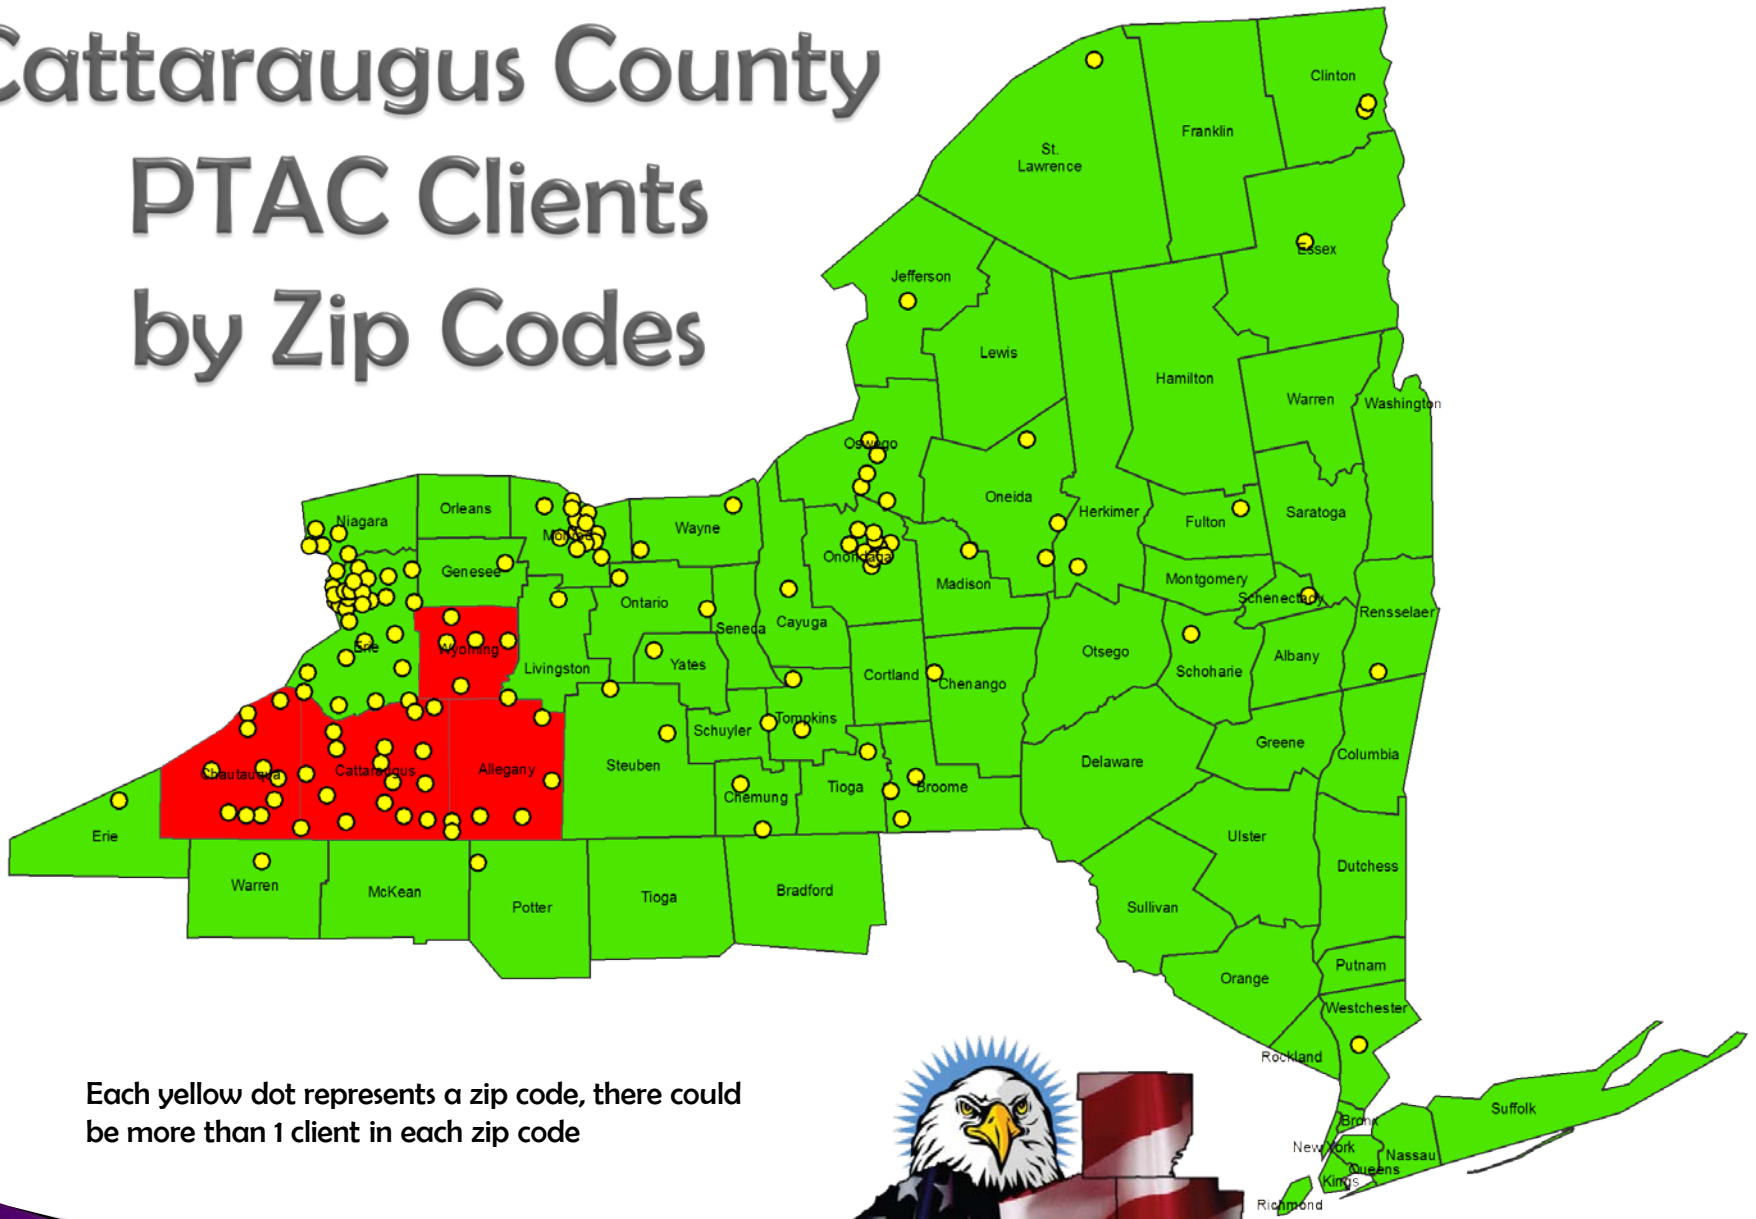

Cattaraugus County PTAC Clients by Zip Codes

Each yellow dot represents a zip code, there could be more than 1 client in each zip code